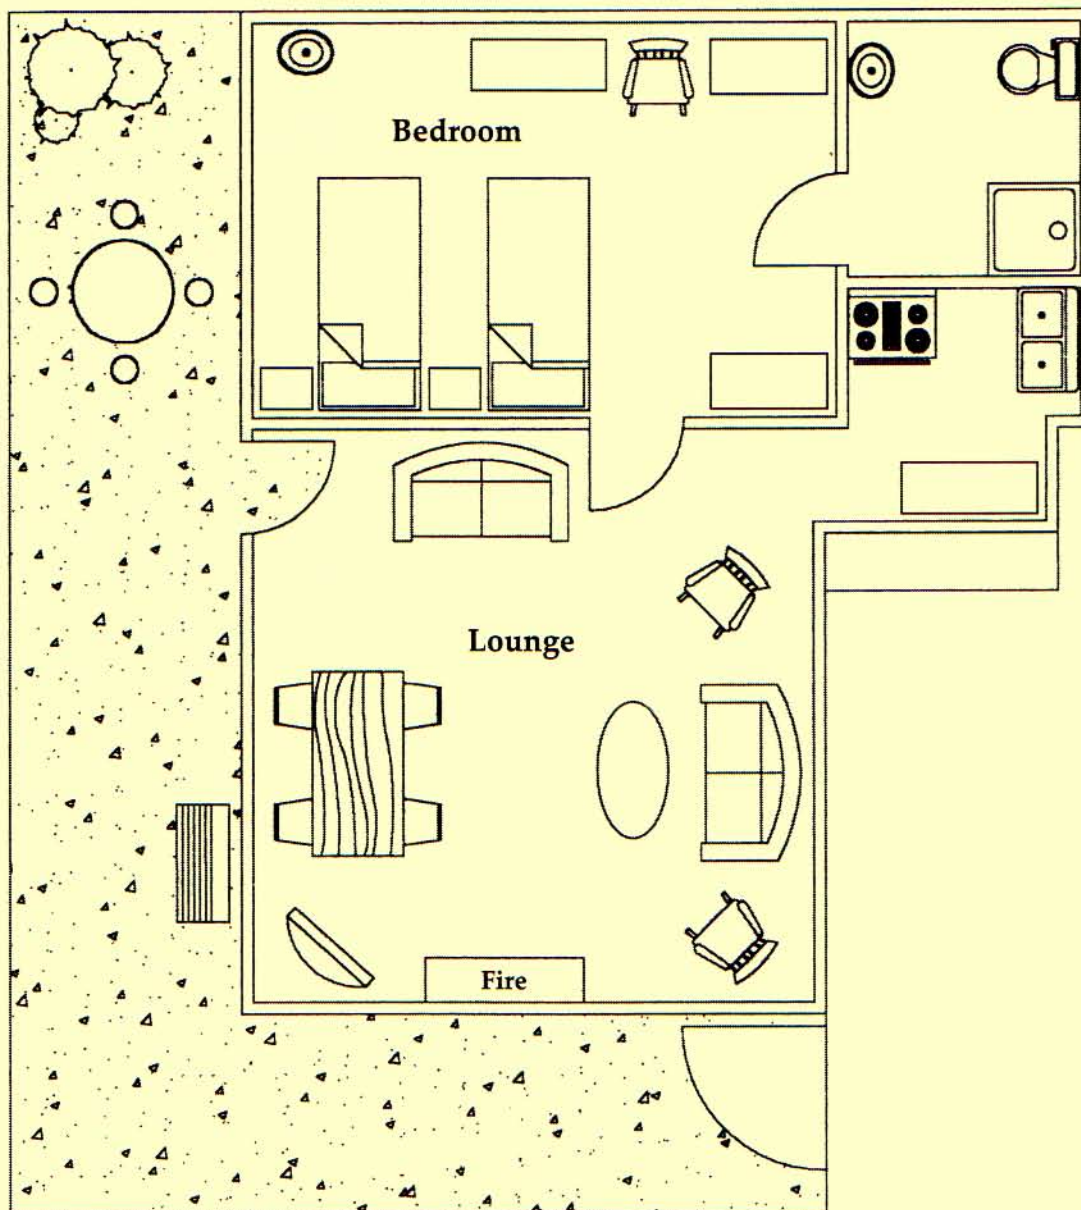

C17th Prospect Farm Holidays

"Southview" Self Contained Ground Floor Annexe

The former Salting and Curing Rooms

Accommodates four people plus baby.

Converted to retain the advantages of being compact and all on ground floor level, "Southview" features a lovely Ham stone fireplace and mantel. Parking is beside "Southview".

You are greeted by your own sheltered south-facing cobbled and fenced patio and step through the front door into the **Lounge** with **Dining Area**. The 4ft bed settee means that four people can be easily accommodated. The fully fitted **Galley Kitchen** with microwave adjoins the Lounge. The well appointed **Bedroom** has two full size single beds and hand basin and leads into the **Shower Room**.

Layout and content may change due to ongoing improvements