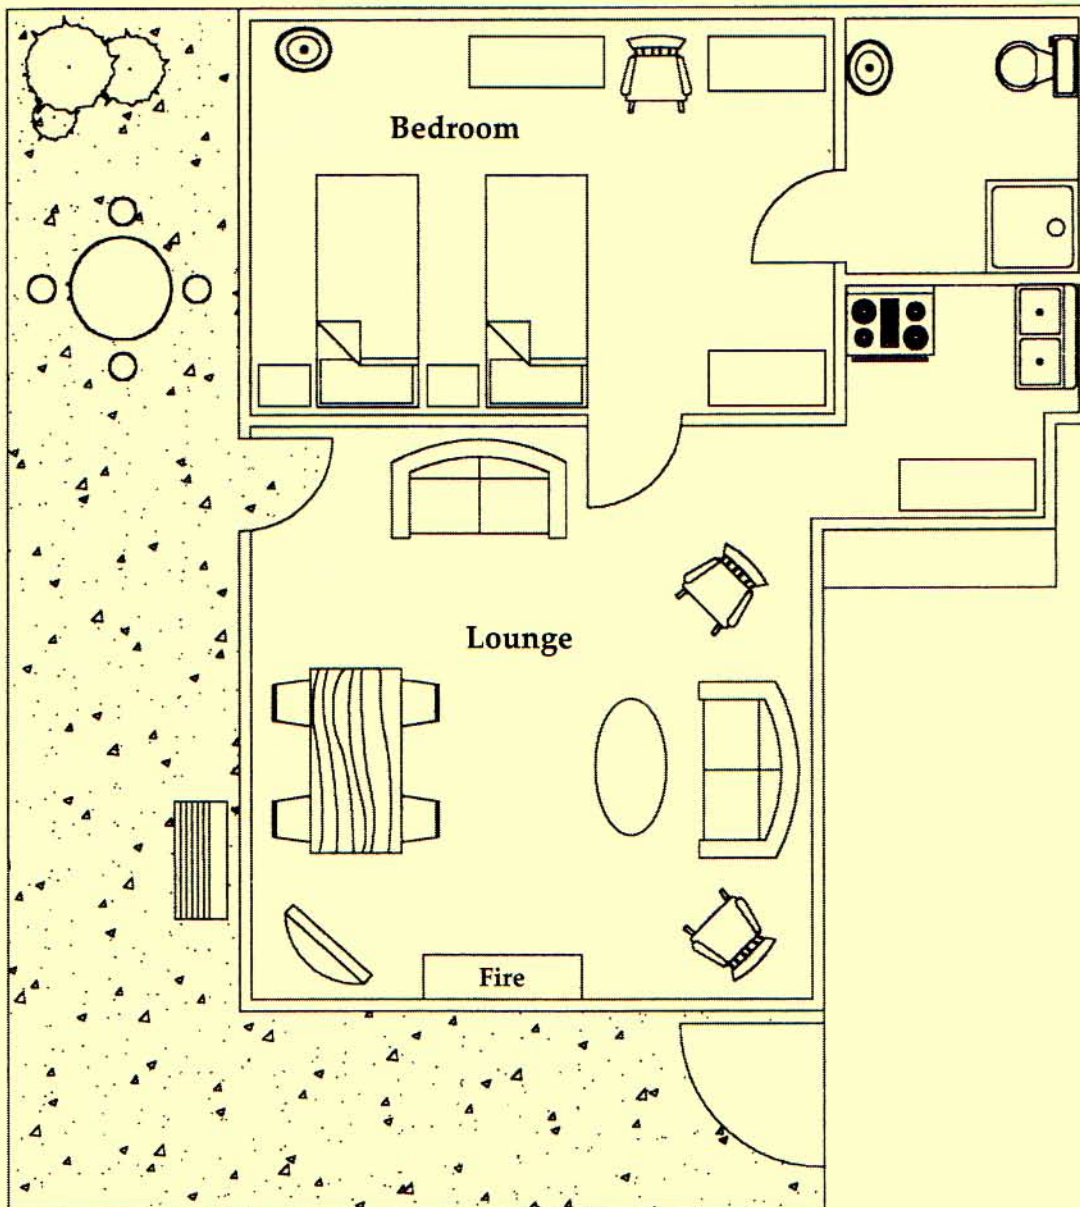

C17th Prospect Farm Holidays

"Southview" Self Contained Ground Floor Annexe

The former Salting and Curing Rooms

Accommodates four people plus baby.

Converted to retain the advantages of being compact and all on ground floor level, "Southview" features a lovely Ham stone fireplace and mantel. Parking is beside "Southview".

You are greeted by your own sheltered south-facing cobbled and fenced patio and step through the front door into the **Lounge** with **Dining Area**. The 4ft bed settee means that four people can be easily accommodated. The fully fitted **Galley Kitchen** with microwave adjoins the Lounge. The well appointed **Bedroom** has two full size single beds and hand basin and leads into the **Shower Room**.